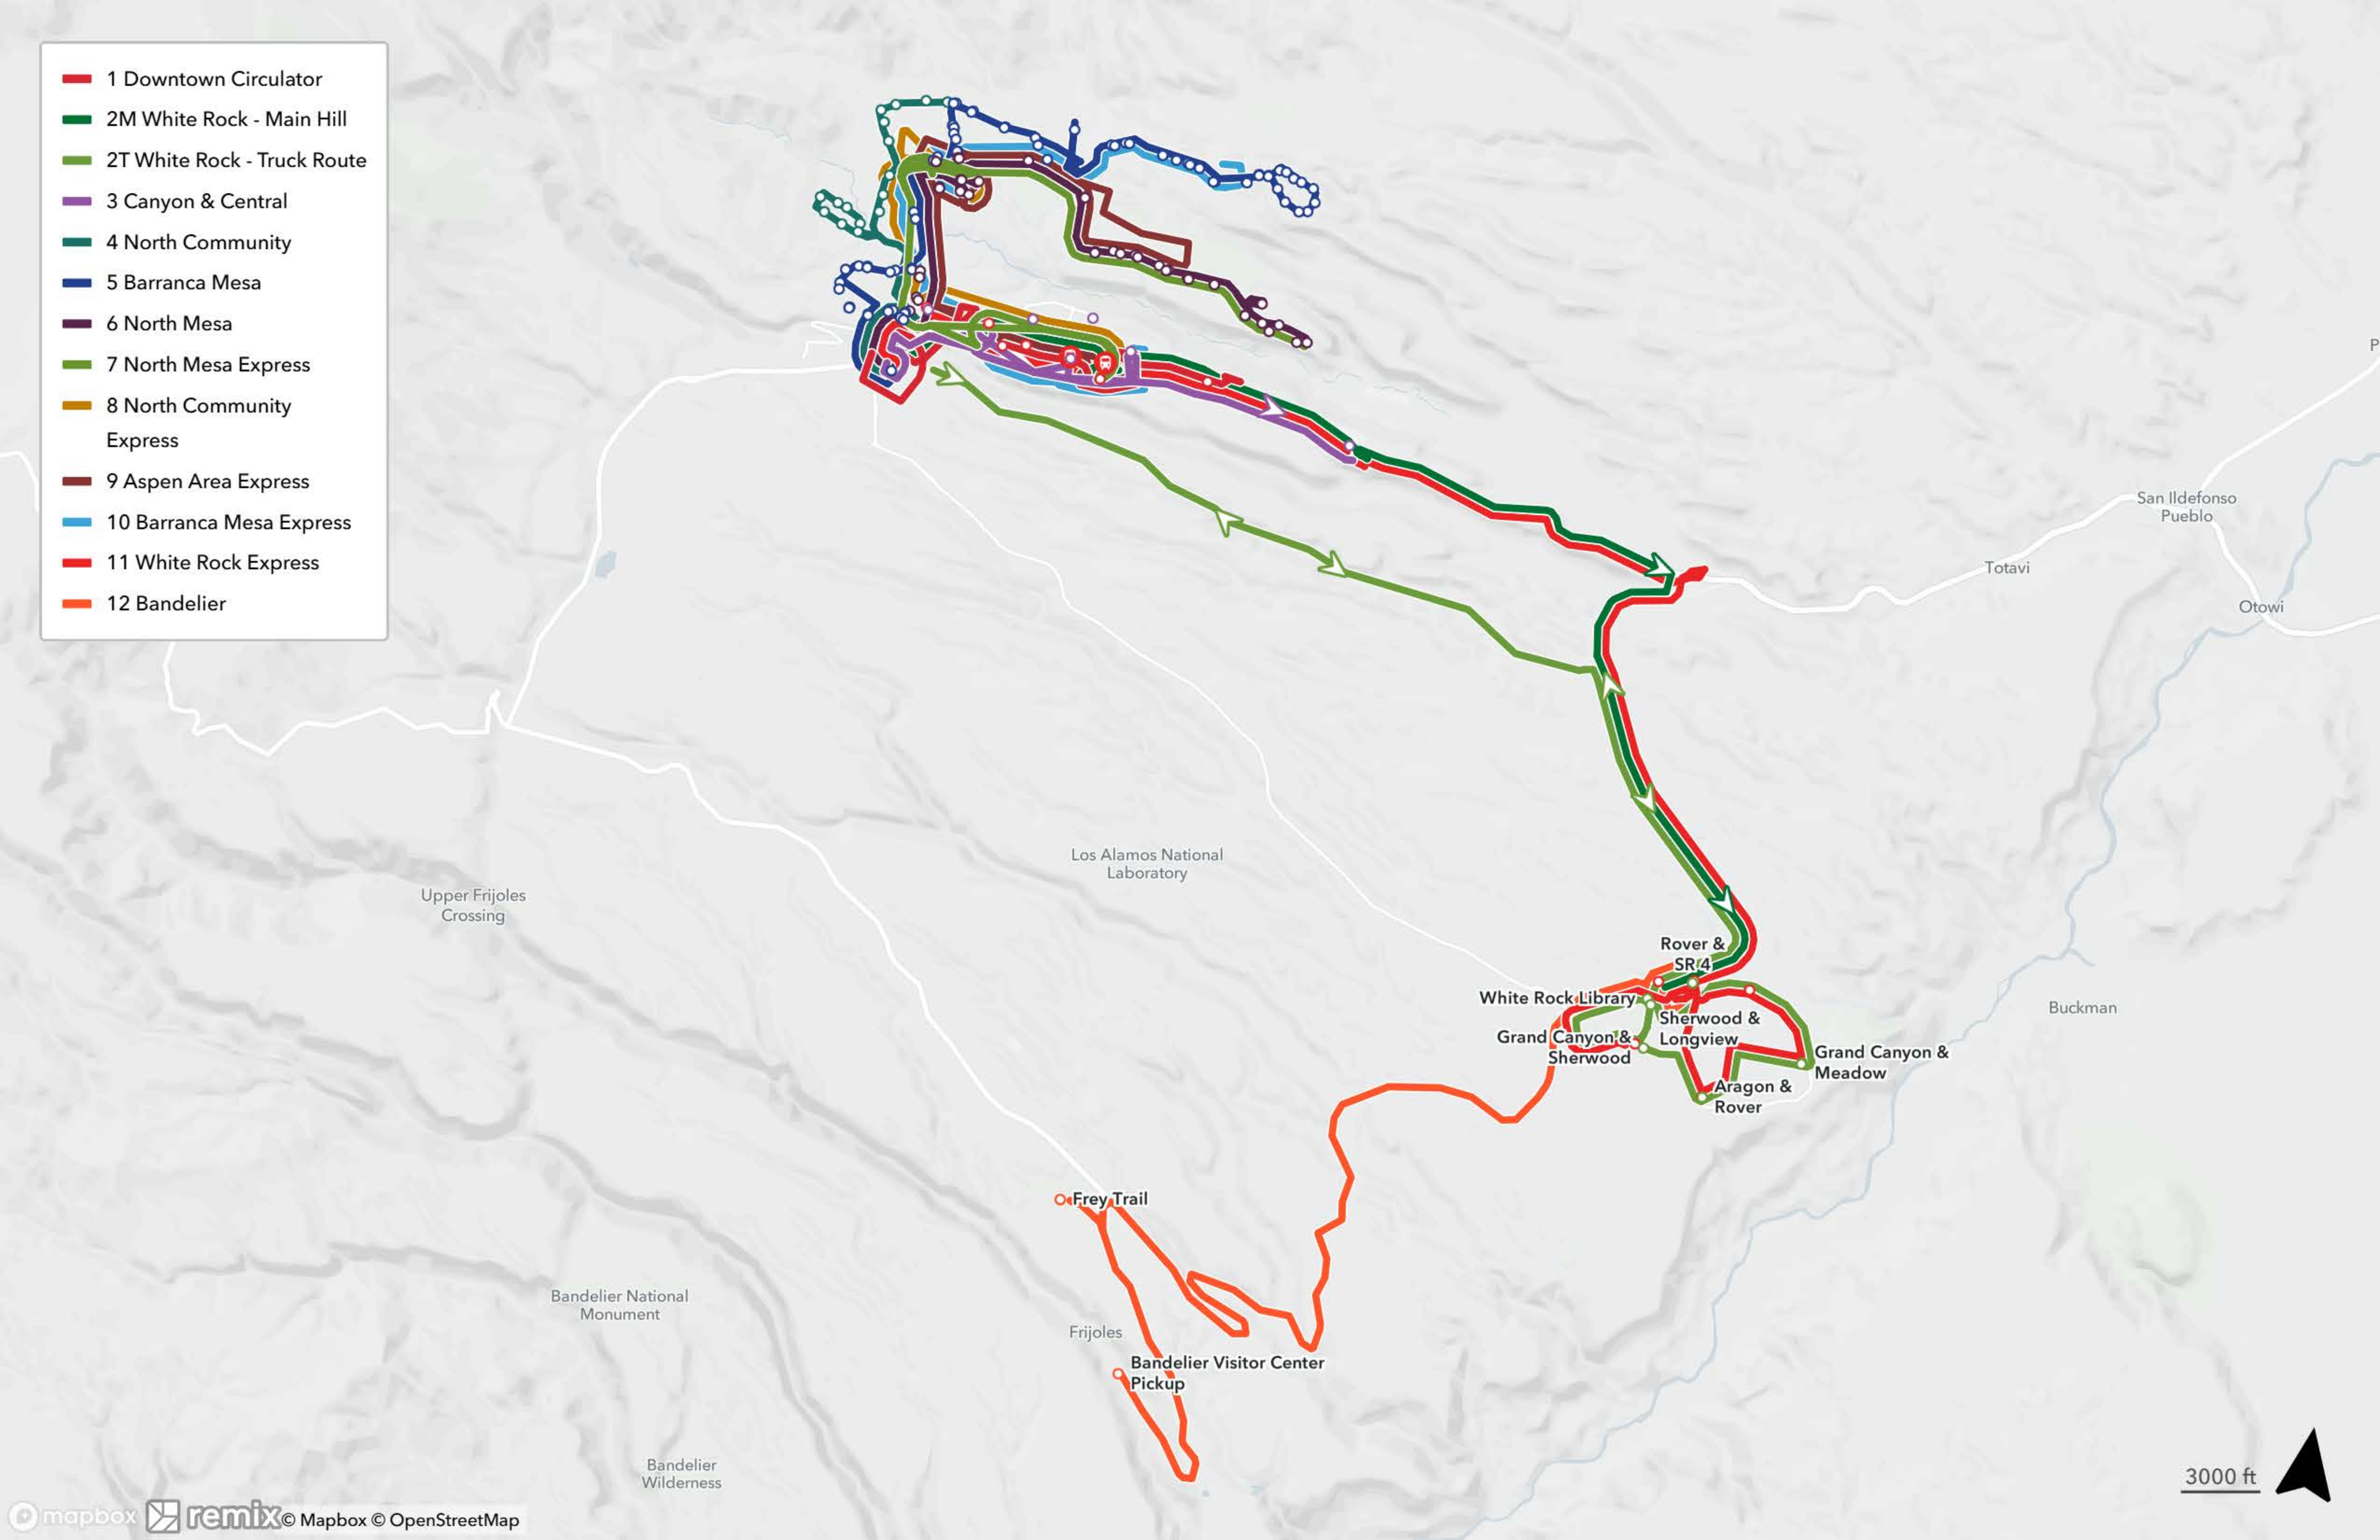

- 1 Downtown Circulator
- 2M White Rock - Main Hill
- 2T White Rock - Truck Route
- 3 Canyon & Central
- 4 North Community
- 5 Barranca Mesa
- 6 North Mesa
- 7 North Mesa Express
- 8 North Community Express
- 9 Aspen Area Express
- 10 Barranca Mesa Express
- 11 White Rock Express
- 12 Bandelier

3000 ft